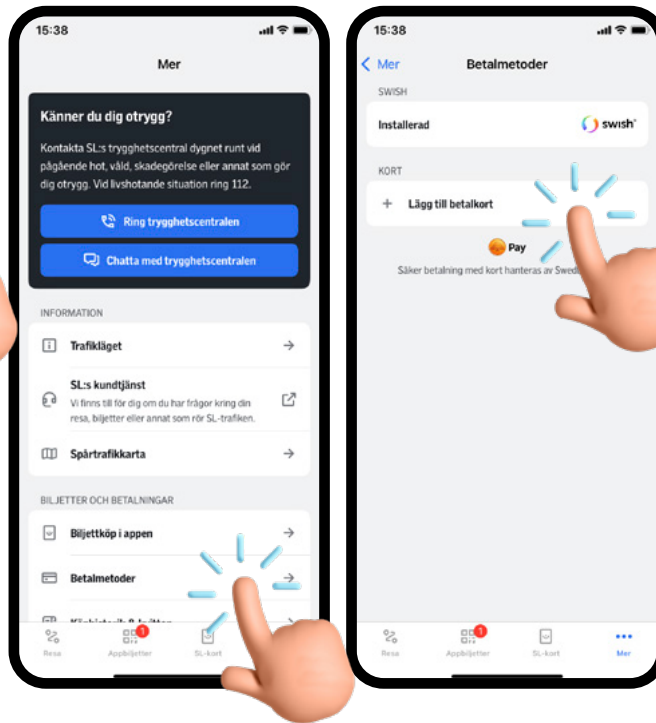

# How to use the app 'SL – Reseplanerare och biljetter' to buy a 7-day travel card

Get the SL app

For a single journey you can just tap any pay card!

In App Store:  
Search 'SL app'

Add a pay card

- In the SL app:
1. Click ••• Mer
  2. Click 'Betalmeter' (Add pay card)
  3. Click 'Lägg till betalkort' (Add pay card)

Buy a 7-day travel card

1. Click 'Appbiljetter' (Tickets)
2. Click 'Köp appbiljetter'
3. Click '7-dagarsbiljett'
4. Click 'Betalkort' (Pay card) or Apple Pay
5. Click 'Aktivera biljett'