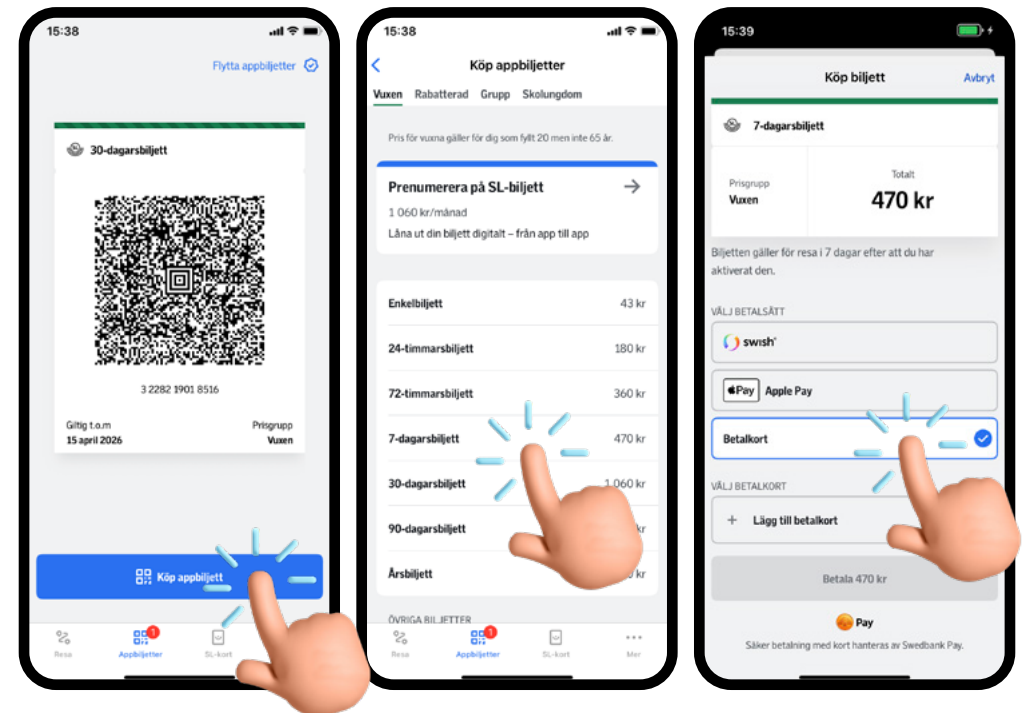

# How to use the app 'SL – Reseplanerare och biljetter' to buy a 7-day travel card

Get the SL app

For a single journey you can just tap any pay card!

In App Store:  
Search 'SL app'

Add a pay card

- In the SL app:
1. Click ••• Mer
  2. Click 'Betalmeter' (Add pay card)
  3. Click 'Lägg till betalkort' (Add pay card)

Buy a 7-day travel card

1. Click 'Appbiljetter' (Tickets)
2. Click 'Köp appbiljetter'
3. Click '7-dagarsbiljett'
4. Click 'Betalkort' (Pay card) or Apple Pay
5. Click 'Aktivera biljett'